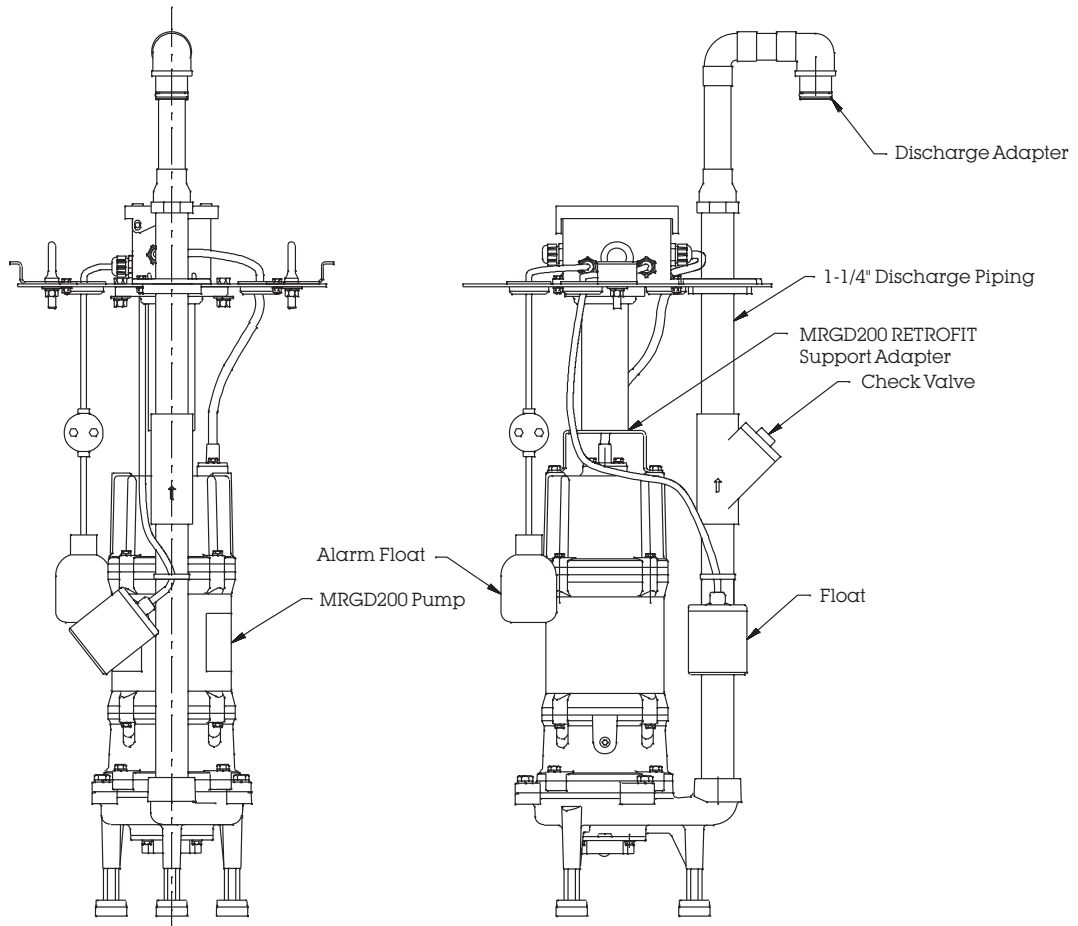

MRGD200-RETROFIT

RETROFIT PACKAGE

MYERS MRGD200-RETROFIT COMPLETELY ASSEMBLED GRINDER PACKAGE.

The package features Myers highly reliable MRGD200 pump. Call your Myers distributor, or the Myers Ohio sales office at 419-289-6898 for more details.

- Completely Assembled, Ready to Drop-in-Place Replacement Package
- Featuring Myers MRGD200 Grinder Pump
- Fast, Simple and Easy Installation
- Affordable
- Long-Life, Dependable Operation

WHERE INNOVATION MEETS TRADITION

MRGD200-RETROFIT

RETROFIT PACKAGE

NOTE: SHIPPED LOOSE IN CARTON FOR
OPTIONAL CUSTOMER INSTALLATION