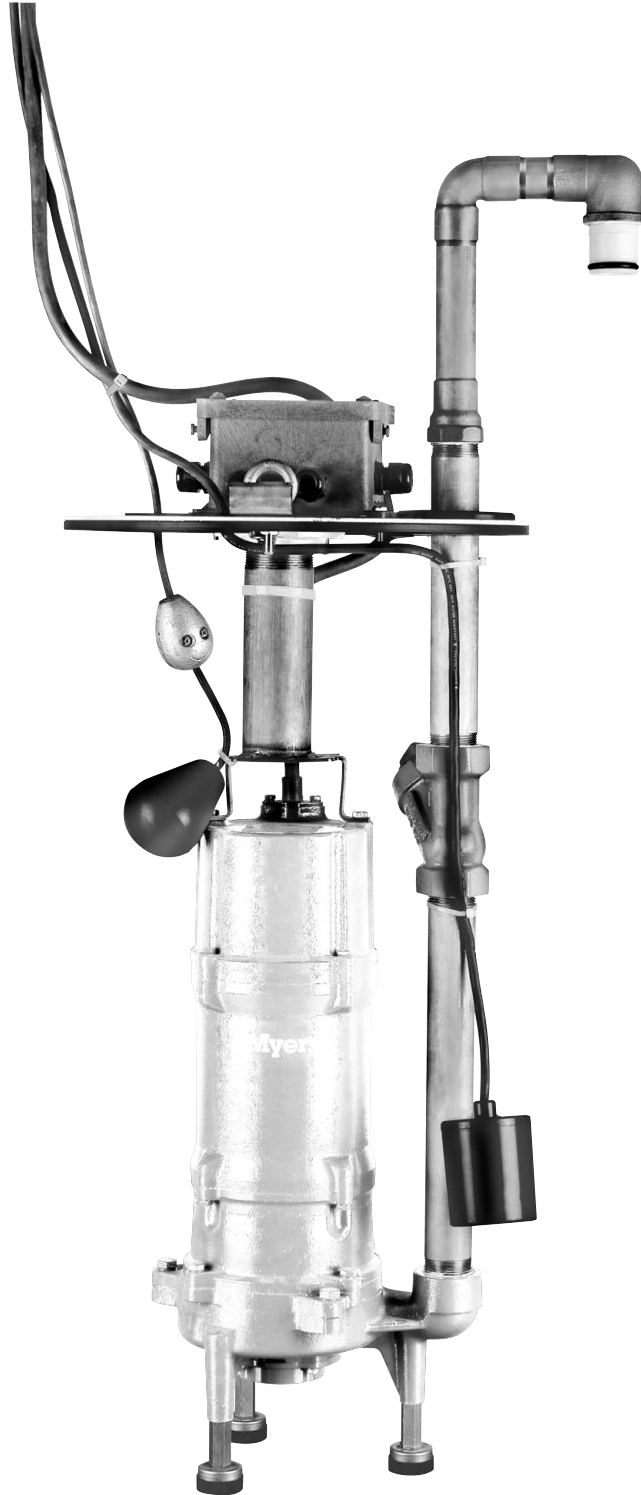

MRGD200-RETROFIT

RETROFIT PACKAGE

MYERS MRGD200-RETROFIT COMPLETELY ASSEMBLED GRINDER PACKAGE.

The package features Myers highly reliable MRGD200 pump. Call your Myers distributor, or the Myers Ohio sales office at 419-289-6898 for more details.

- Completely Assembled, Ready to Drop-in-Place Replacement Package
- Featuring Myers MRGD200 Grinder Pump
- Fast, Simple and Easy Installation
- Affordable
- Long-Life, Dependable Operation

WHERE INNOVATION MEETS TRADITION

MRGD200-RETROFIT

RETROFIT PACKAGE

NOTE: SHIPPED LOOSE IN CARTON FOR
OPTIONAL CUSTOMER INSTALLATION