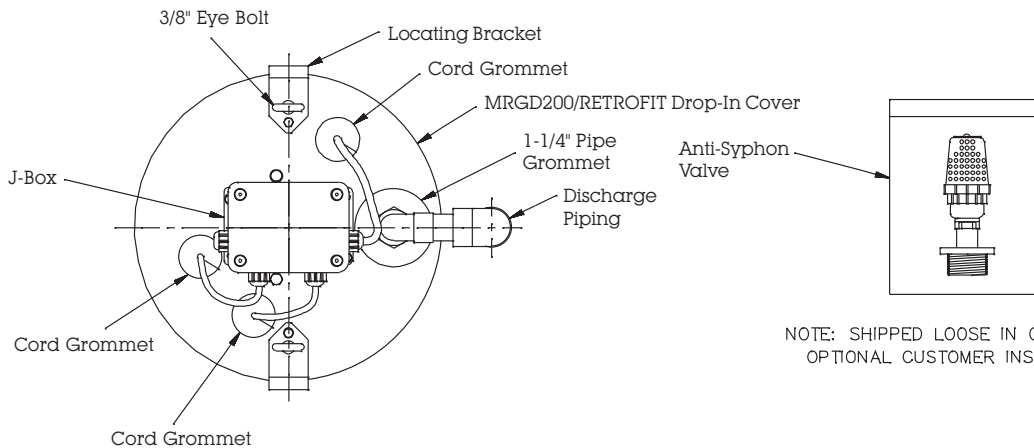

MRGD200-RETROFIT

RETROFIT PACKAGE

MYERS MRGD200-RETROFIT COMPLETELY ASSEMBLED GRINDER PACKAGE.

The package features Myers highly reliable MRGD200 pump. Call your Myers distributor, or the Myers Ohio sales office at 419-289-6898 for more details.

- Completely Assembled, Ready to Drop-in-Place Replacement Package
- Featuring Myers MRGD200 Grinder Pump
- Fast, Simple and Easy Installation
- Affordable
- Long-Life, Dependable Operation

WHERE INNOVATION MEETS TRADITION

MRGD200-RETROFIT

RETROFIT PACKAGE

NOTE: SHIPPED LOOSE IN CARTON FOR
OPTIONAL CUSTOMER INSTALLATION