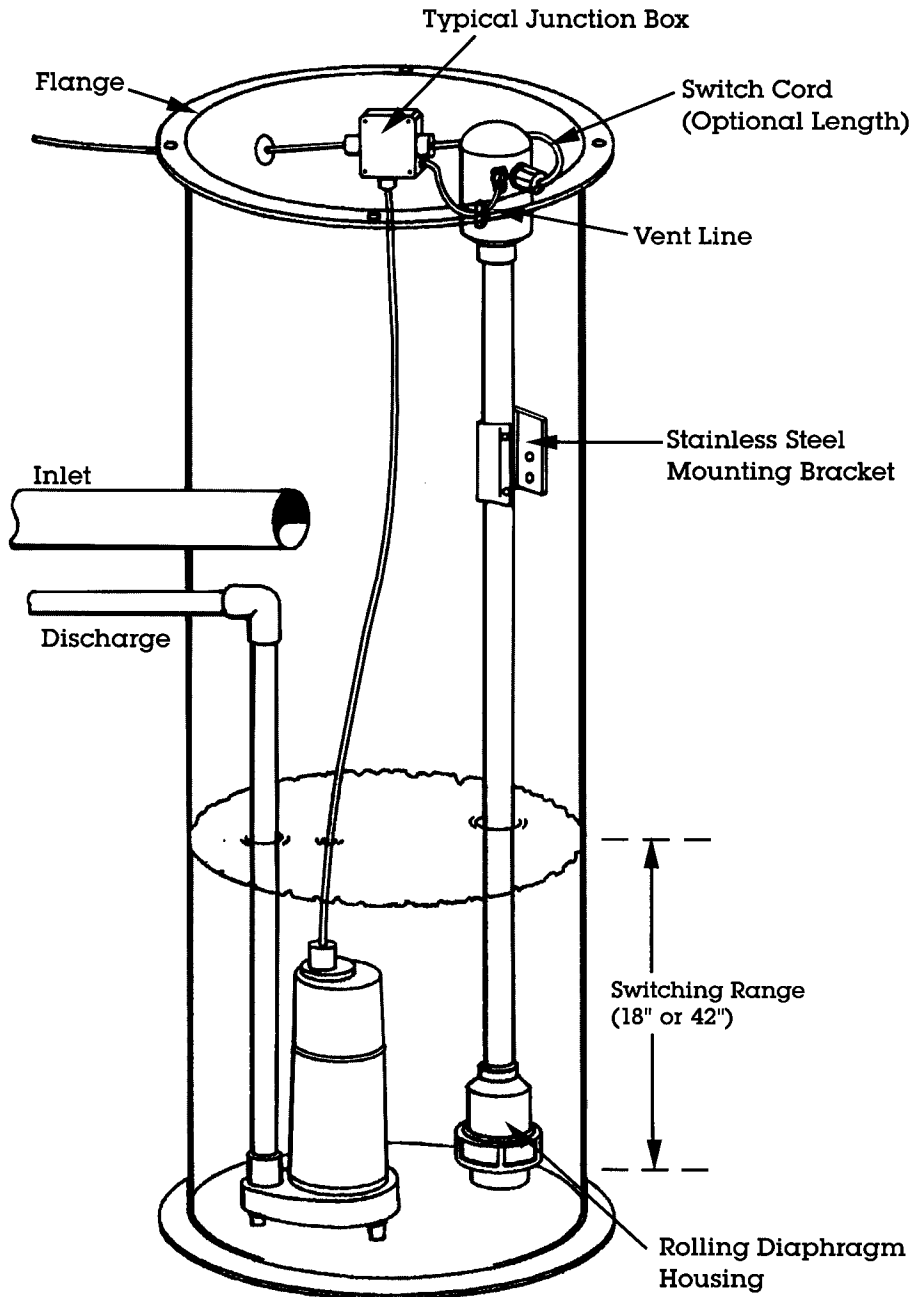

■ **Corrosion Resistant**

- Rugged PVC housing assembly.
- Stainless steel mounting bracket.
- Durable Nitrile diaphragm.

■ **Customized**

- Built to meet your requirements.
- Capable of handling up to 14 functions.
- 4' through 10' lengths.
- 10' through 50' cord lengths.
- 18" or 42" switching range.

Typical Installation

Patented, field proven . . . it works!

Materials of Construction	
Housing	PVC
Bracket	304 SST
Diaphragm	Nitrile
Power Cord	Type SOOW, 600V

LLC Series

Liquid Level Control

Catalog Model	Basin Depth (feet)	Pressure Switch Length (inches)	Switch Range (inches)	Switches		Cord Length (feet)*
				Quantity	Amp Rating (120 VAC)	
LLC418	4'	41"	18"	4	5 amp	10'
LLC518	5'	53"	18"	4	5 amp	10'
LLC618	6'	65"	18"	4	5 amp	10'
LLC718	7'	77"	18"	4	5 amp	10'
LLC818	8'	89"	18"	4	5 amp	10'
LLC918	9'	101"	18"	4	5 amp	10'
LLC1018	10'	113"	18"	4	5 amp	10'
LLC442	4'	41"	42"	4	5 amp	10'
LLC542	5'	53"	42"	4	5 amp	10'
LLC642	6'	65"	42"	4	5 amp	10'
LLC742	7'	77"	42"	4	5 amp	10'
LLC842	8'	89"	42"	4	5 amp	10'
LLC942	9'	101"	42"	4	5 amp	10'
LLC1042	10'	113"	42"	4	5 amp	10'

NOTE: Optional cord lengths available (add to the end of the catalog model #)

- 20 (20' cord length)
- 30 (30' cord length)
- 50 (50' cord length)

Additional switches available
N5 (5 amp)