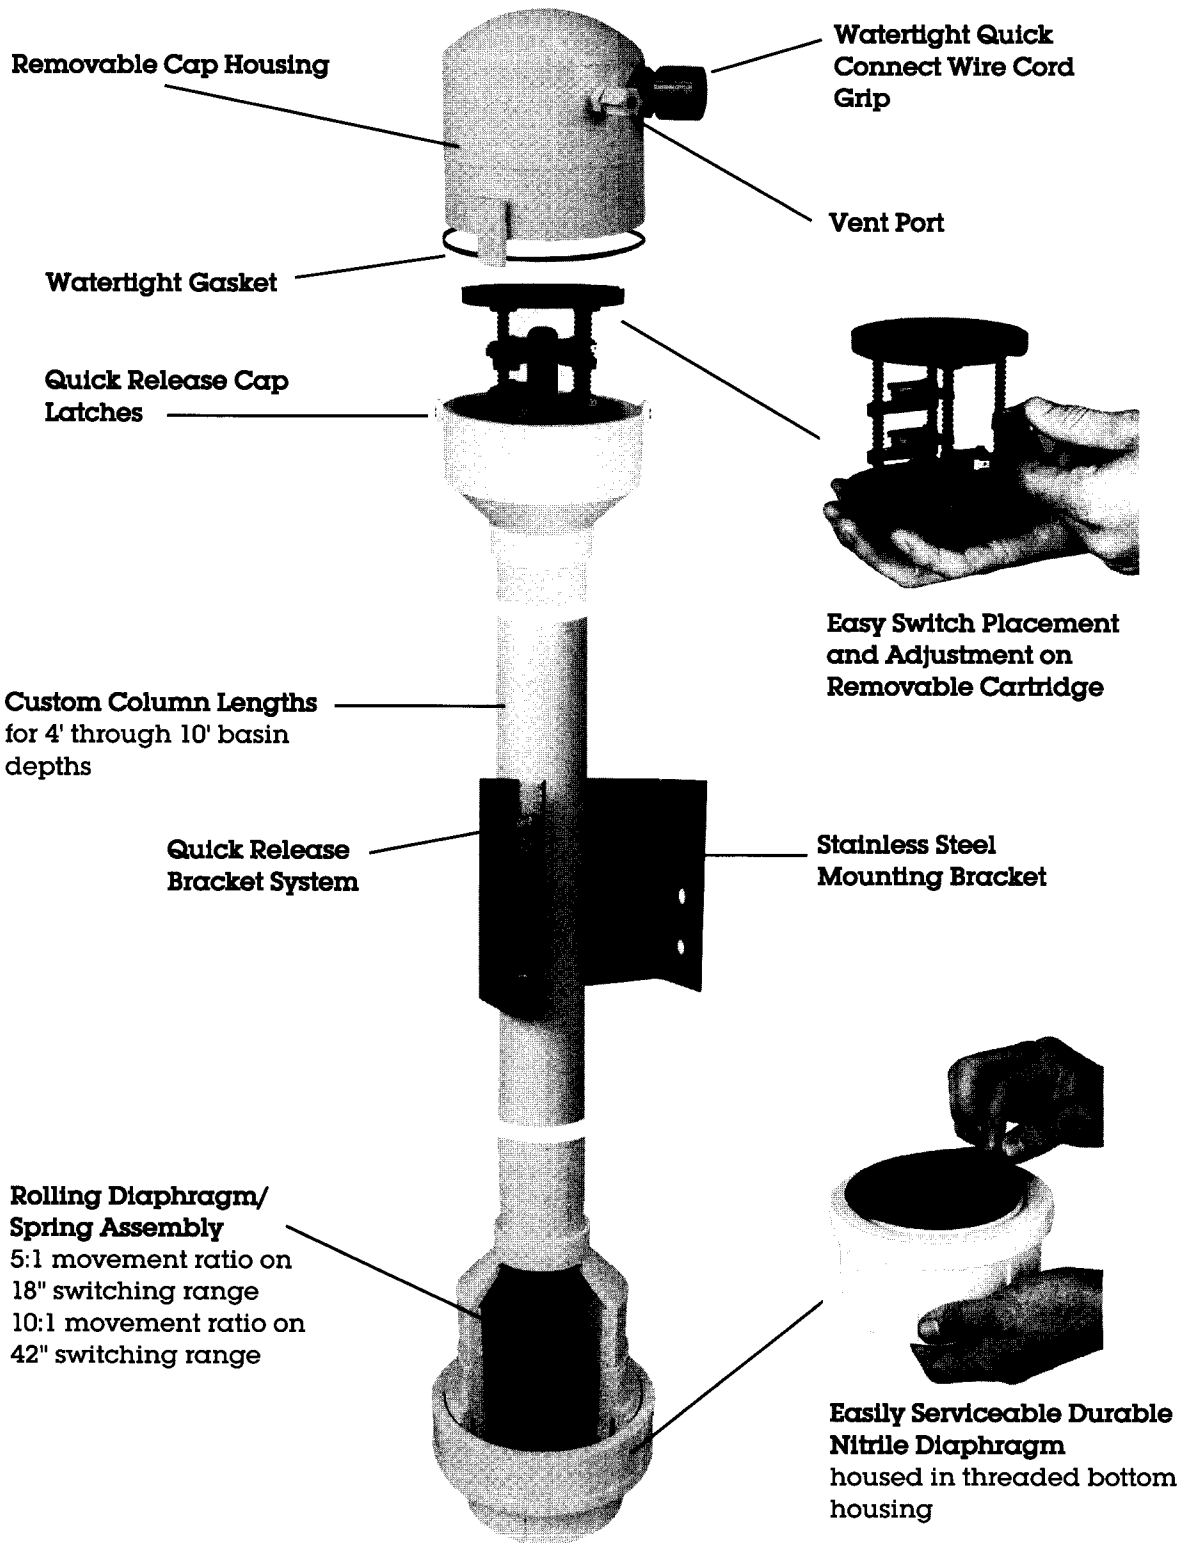

LLC Series

Liquid Level Control

The ultimate in liquid control technology.

ADVANTAGES BY DESIGN

■ **Highly reliable**

- No grease, fat, or oil build-up on switch operating mechanism.
- Completely sealed switch not in contact with liquid.
- Unaffected by turbulent conditions.
- No power cords or electrical components in the liquid.

■ **Corrosion Resistant**

- Rugged PVC housing assembly.
- Stainless steel mounting bracket.
- Durable Nitrile diaphragm.

■ **Customized**

- Built to meet your requirements.
- Capable of handling up to 14 functions.
- 4' through 10' lengths.
- 10' through 50' cord lengths.
- 18" or 42" switching range.

Typical Installation

Patented, field proven . . . it works!

Materials of Construction	
Housing	PVC
Bracket	304 SST
Diaphragm	Nitrile
Power Cord	Type SOOW, 600V

LLC Series

Liquid Level Control

Catalog Model	Basin Depth (feet)	Pressure Switch Length (inches)	Switch Range (inches)	Switches		Cord Length (feet)*
				Quantity	Amp Rating (120 VAC)	
LLC418	4'	41"	18"	4	5 amp	10'
LLC518	5'	53"	18"	4	5 amp	10'
LLC618	6'	65"	18"	4	5 amp	10'
LLC718	7'	77"	18"	4	5 amp	10'
LLC818	8'	89"	18"	4	5 amp	10'
LLC918	9'	101"	18"	4	5 amp	10'
LLC1018	10'	113"	18"	4	5 amp	10'
LLC442	4'	41"	42"	4	5 amp	10'
LLC542	5'	53"	42"	4	5 amp	10'
LLC642	6'	65"	42"	4	5 amp	10'
LLC742	7'	77"	42"	4	5 amp	10'
LLC842	8'	89"	42"	4	5 amp	10'
LLC942	9'	101"	42"	4	5 amp	10'
LLC1042	10'	113"	42"	4	5 amp	10'

NOTE: Optional cord lengths available (add to the end of the catalog model #)

- 20 (20' cord length)
- 30 (30' cord length)
- 50 (50' cord length)

Additional switches available
N5 (5 amp)